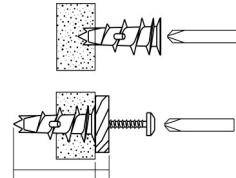

PLASTERBOARD SCREW PLUG

Light duty fixing for use in plasterboard and aerated concrete blocks.
 Supplied with screws, longer screws of the correct diameter can be used.
 Ideal for radiator brackets, pipe clips and clamps, shelves, kitchen brackets,
 curtain poles and track, wooden battens, electrical fittings and trunking.

Lv Screw Length (mm)
 tfix Screw Length (mm)
 d Screw diameter (mm)

Type	Code	Price Per 100	Tfix	Lv	d	Box qty	Outer
SCREW FIXING	PBF28	£31.28	12	35	4.5	100	1200

All dimensions in mm, unless otherwise stated.